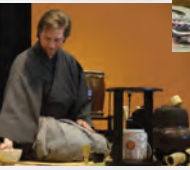

Sho Chiku Bai

Symbols of celebration

MATSURI
10th ANNIVERSARY
MARCH 22
SATURDAY

MATSURI (FESTIVAL)
CALLIGRAPHY BY
KAZUAKI TANAHASHI

CHIZUKO MATSUMOTO
WITH JAPANESE FOLK DANCERS
SMOKIN' BACHI TAIKO
MADI SATO
TIMOTHY P McLAUGHLIN
TOM BERKES
KITE MAKING DEMO
THE ART OF JAPANESE TEA
KYUDO . AIKIDO . KARATE
MIYAGI RYU NOSHO KAI
RYUKYU DANCE

SHO (PINE) 松
CHIKU (BAMBOO) 竹
BAI (PLUM) 梅

JAPANESE
CULTURAL FESTIVAL
Santa Fe Community
Convention Center

Doors open at 9:30 a.m. – 5:00 p.m.
Admission: \$3.00 12 and under FREE

FREE POSTERS
TO THE FIRST 100 GUESTS